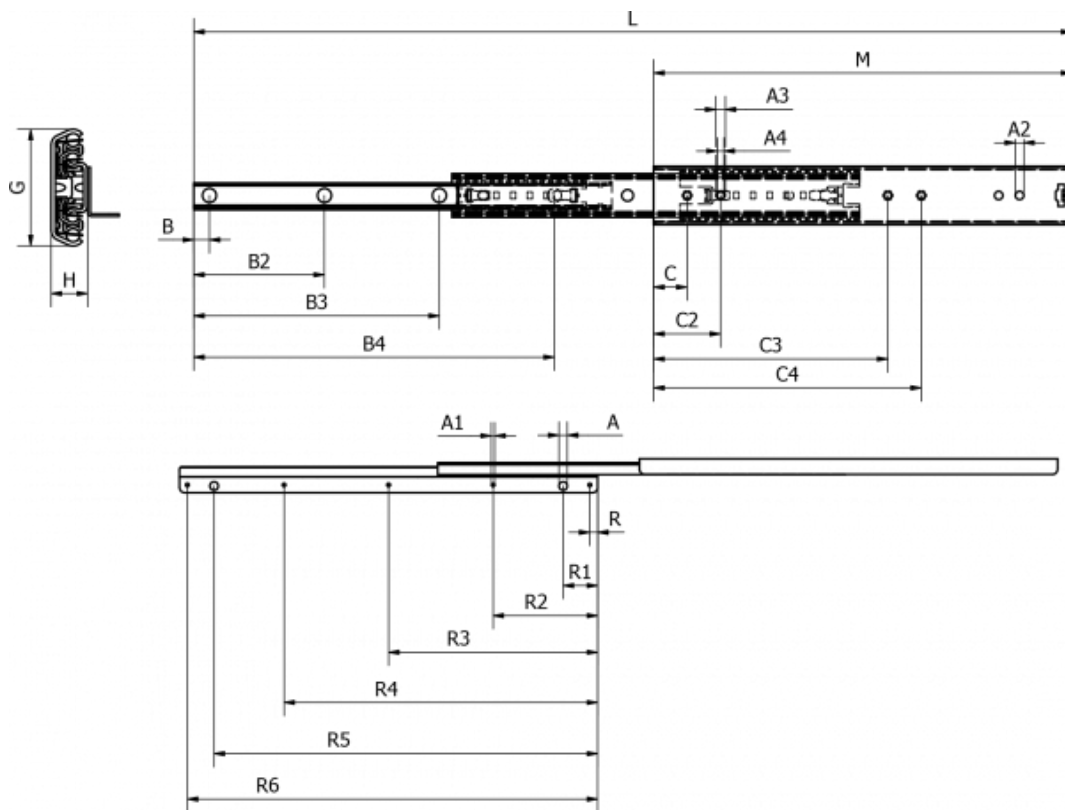

# Data Sheet

Article number: 11112S84

Description: Thomas Regout Telescopic Slide 11112S83 ULF HD S, 3-piece  
Length 400 mm / load cap. 75 kg / extension 401 mm

## Measures

A	B4	Load capacity side mounted	R6
A1	C	M	
A2	C2	R	
A3	C3	R1	
A4	C4	R2	
B	G	R3	
B2	H	R4	
B3	L	R5	